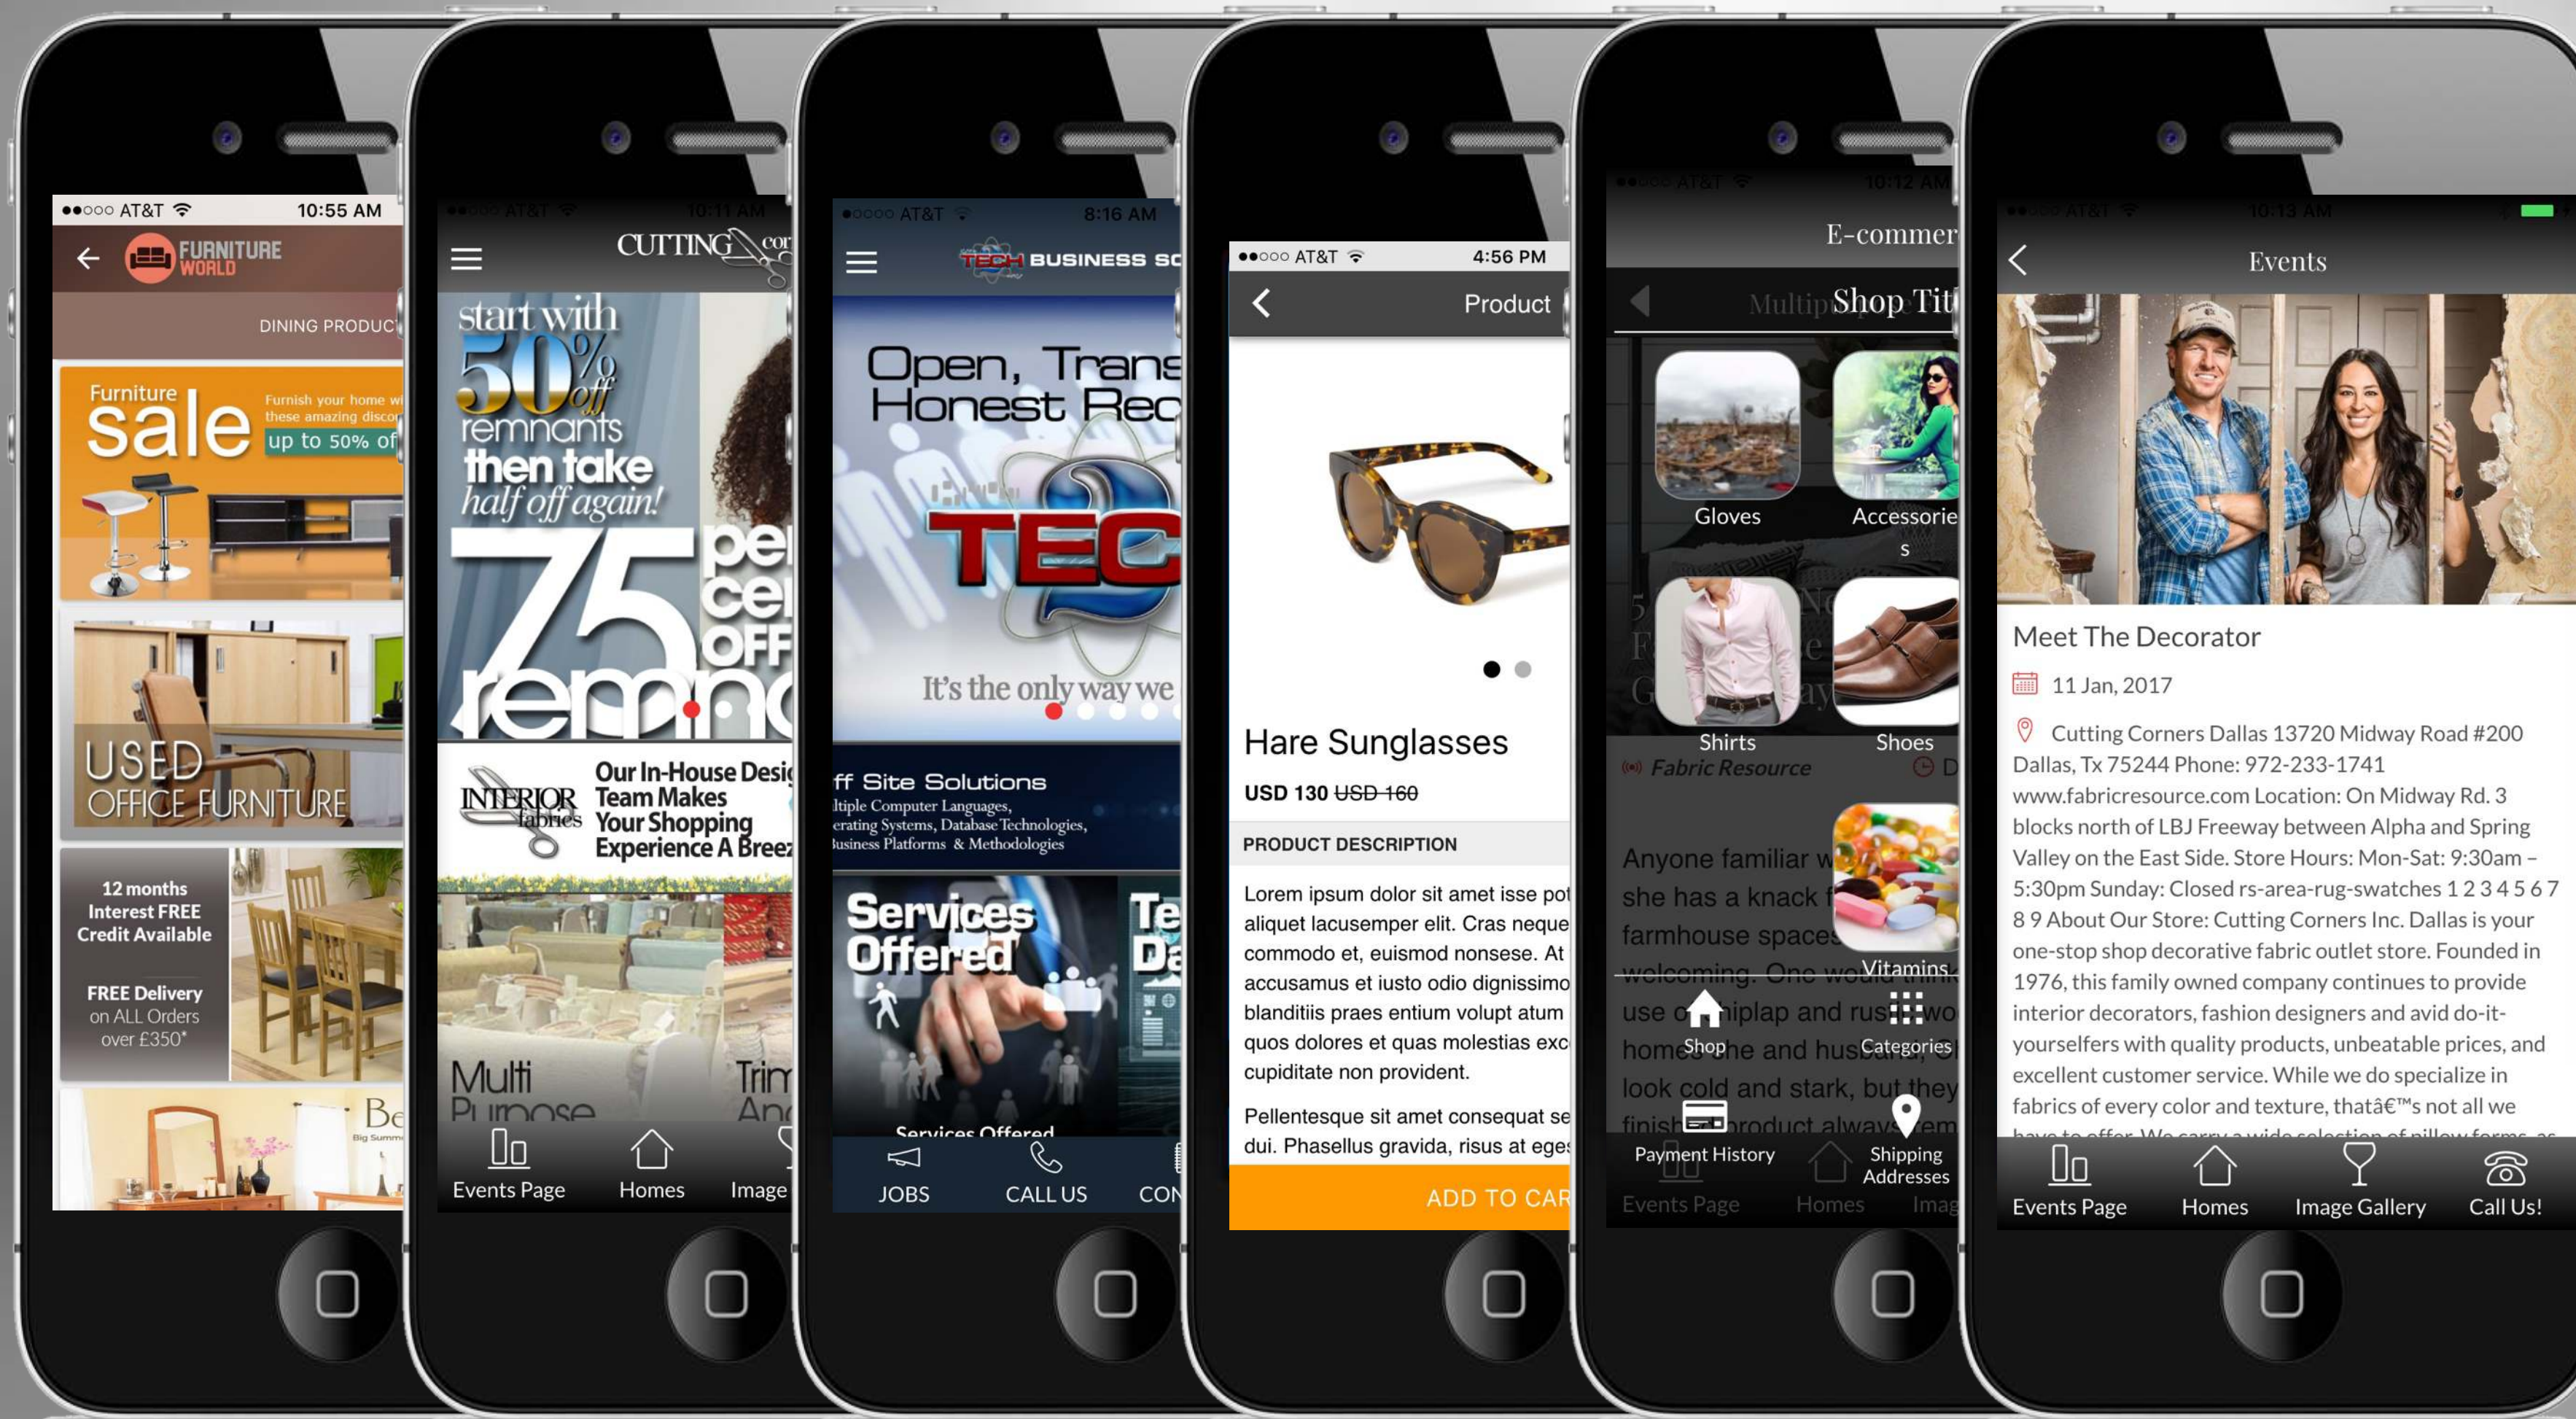

Strong vs All other Versions

Strong App is our basic version and has fewer pages and fewer options.

Splash Page Theme Functions

- ✓ **Background image is main image**
- ✓ **Overlay of color on main image when display**
- ✓ **Placement of Transparent PNG Logo in page**
- ✓ **App Page Menu Is Limited**
- ✓ **Icon and description of page as link**

Higher Versions

As product becomes more advanced, more menu options are available in the product

Splash Builder Functions At This Level

- ✓ **Background image**
- ✓ **Overlay of two gradient colors**
- ✓ **Imported Transparent PNG Logo**
- ✓ **App Tour**
- ✓ **Promotional Images in Slider**
- ✓ **Extensive Left Slide Out Page Menu**
- ✓ **Logo Above Slide Out Menus**

Internal Pages

Design of all pages within the app remain branded for the client and are unchanged in theme across all levels.

Internal Pages

- ✓ Include Ecommerce if Selected
- ✓ Permit Events as Push
- ✓ Integrate to Social Media
- ✓ Fully integrate Page content from website(s) as RSS to app pages.
- ✓ Maintain all logos and branding.